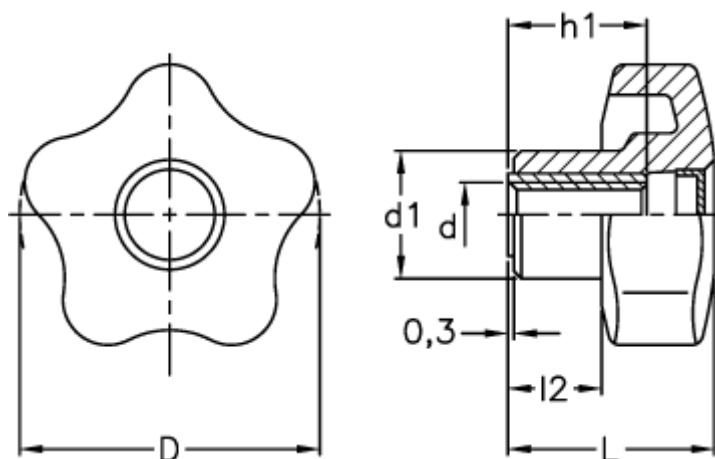

Data Sheet

Article number: 23020698949

Description: E+G Lobe knob
VCT.40 B-M8-C9, black cap

Measures

D	= 40
d1	= 17
d 6H	= M8
h1	= 18
L	= 27.0
l2	= 12